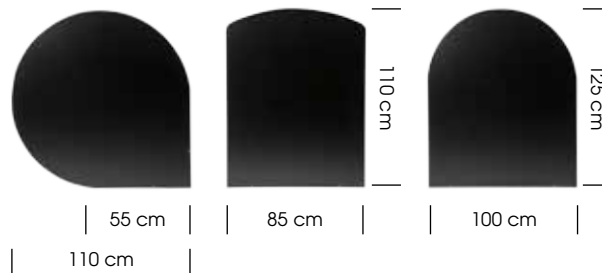

FLOOR PLATES

If the wood-burning stove is placed on a flammable floor, the non-flammable floor plate must be large enough to comply with minimum distance requirements.

STEEL

Article No.: 100106
EAN-No.: 5703505882366