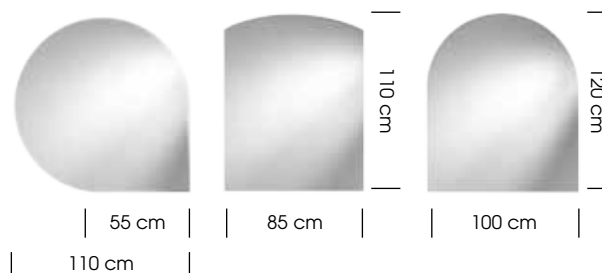

GLASS

Article No.: 100110
EAN-No.: 5703505882366

100109
5703505002153

100108
5703505002139